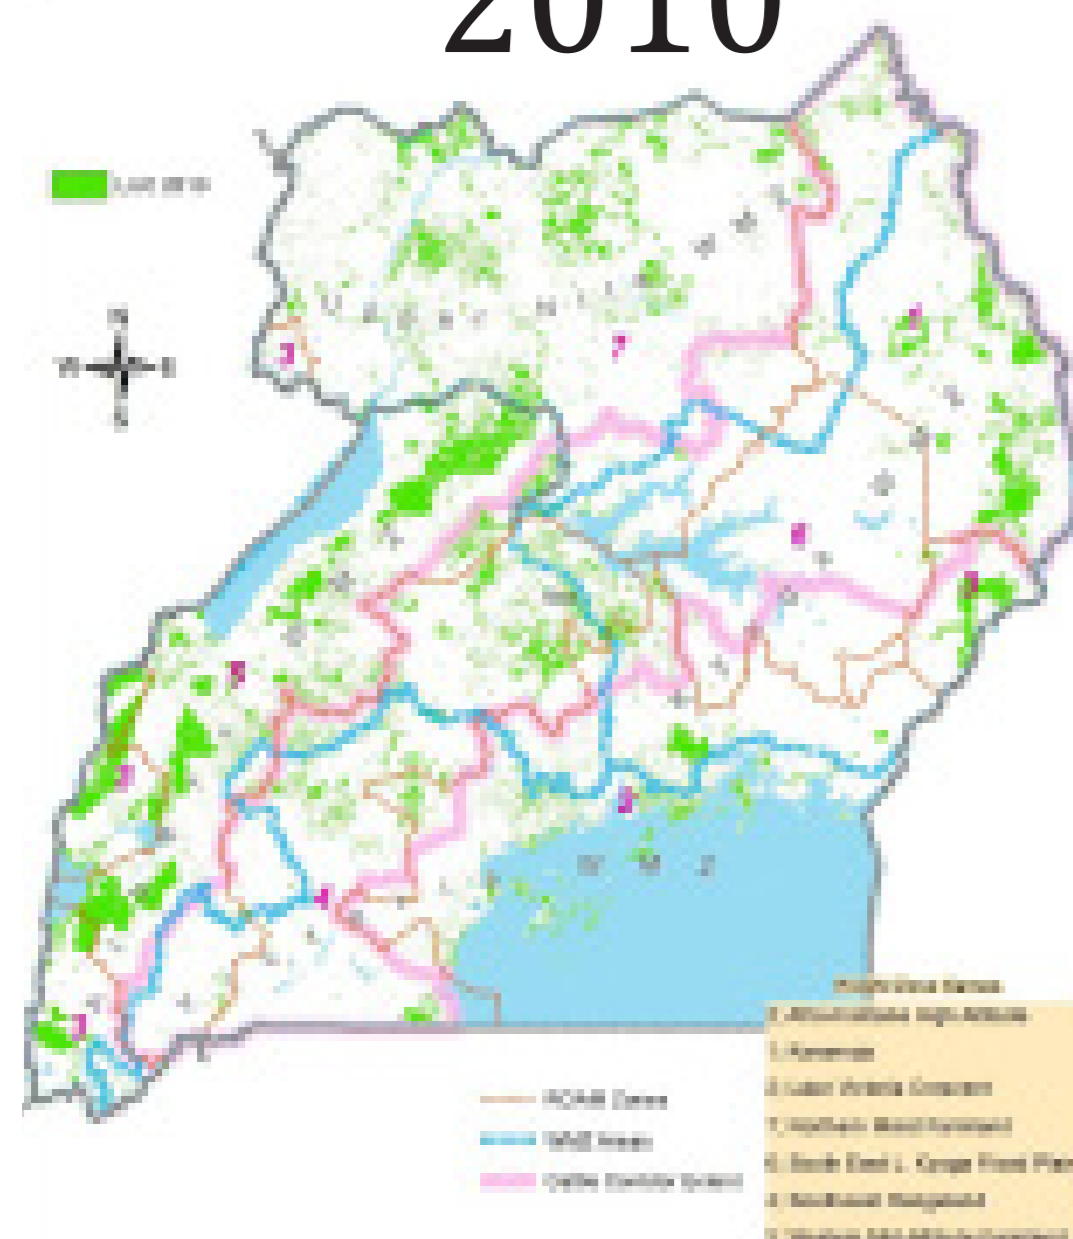

# Forest Cover change in Uganda

## From 24% in 1990 to 9% in 2015

1990

2000

2005

2010

2015

Table showing forests cover change between 1990 and 2015

Natural Forest (Ha)	1990	2000	2005	2010	2015
<b>Total</b>	4,880,483	4,018,466	3,573,591	2,292,838	1,829,778
<b>On private land</b>	3,319,090	2,546,778	2,177,331	1,046,306	660,986
<b>In protected areas</b>	1,531,394	1,449,688	1,364,260	1,189,532	1,067,793
<b>%ge (natural forests on private land)</b>	68%	64%	61%	46%	38%
<b>%ge (natural forests in protected areas)</b>	32%	36%	39%	54%	62%