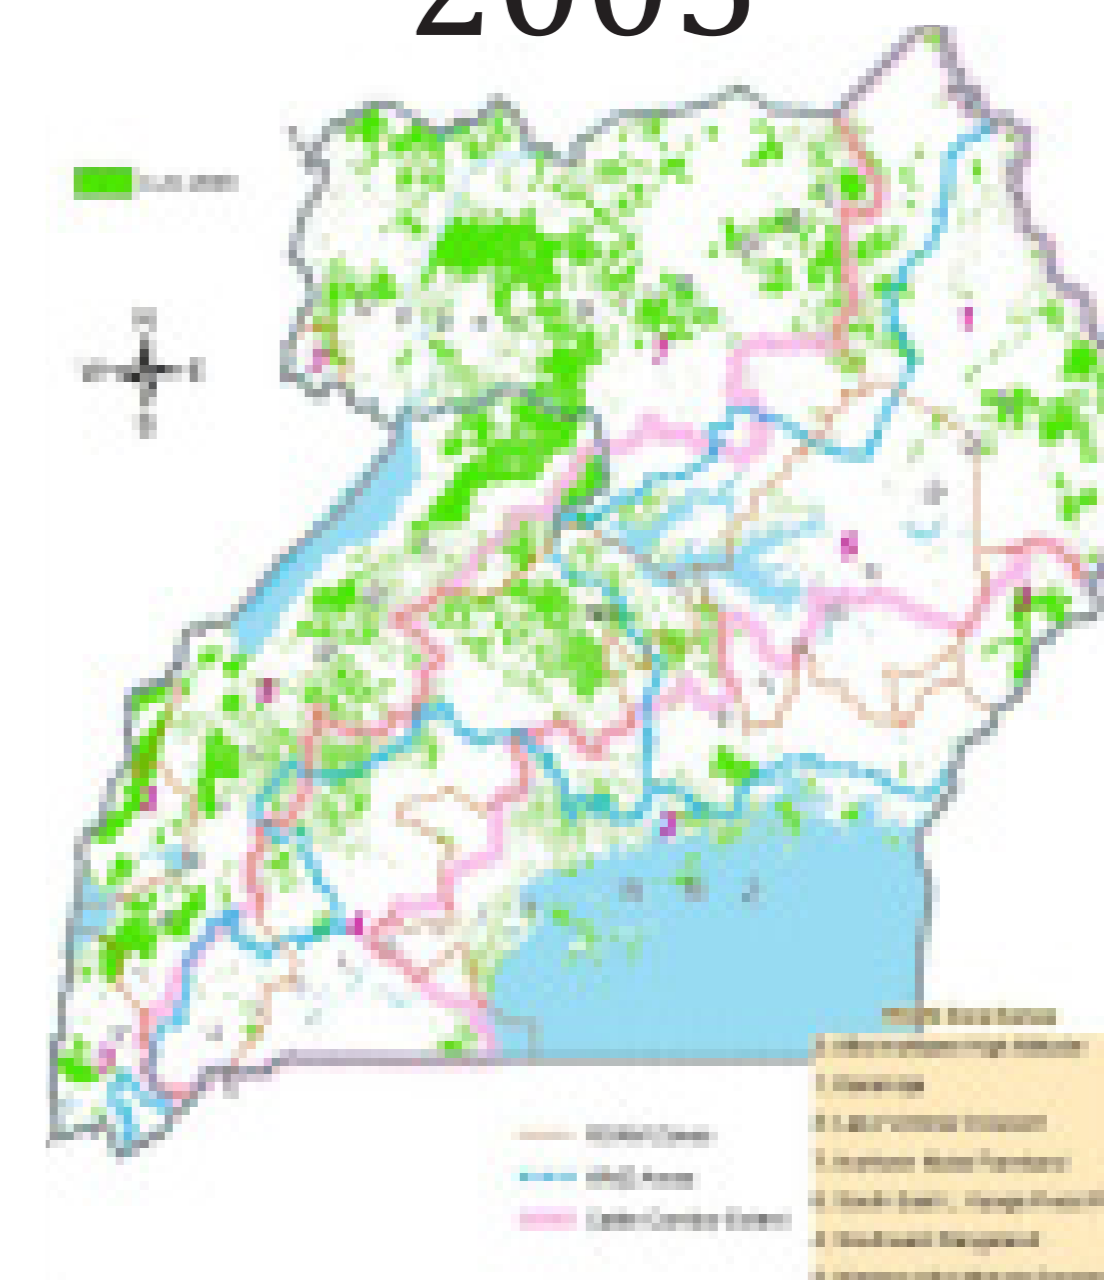

# Forest Cover change in Uganda

## From 24% in 1990 to 9% in 2015

1990

2000

2005

2010

2015

Table showing forests cover change between 1990 and 2015

Natural Forest (Ha)	1990	2000	2005	2010	2015
<b>Total</b>	4,880,483	4,018,466	3,573,591	2,292,838	1,829,778
<b>On private land</b>	3,319,090	2,546,778	2,177,331	1,046,306	660,986
<b>In protected areas</b>	1,531,394	1,449,688	1,364,260	1,189,532	1,067,793
<b>%ge (natural forests on private land)</b>	68%	64%	61%	46%	38%
<b>%ge (natural forests in protected areas)</b>	32%	36%	39%	54%	62%