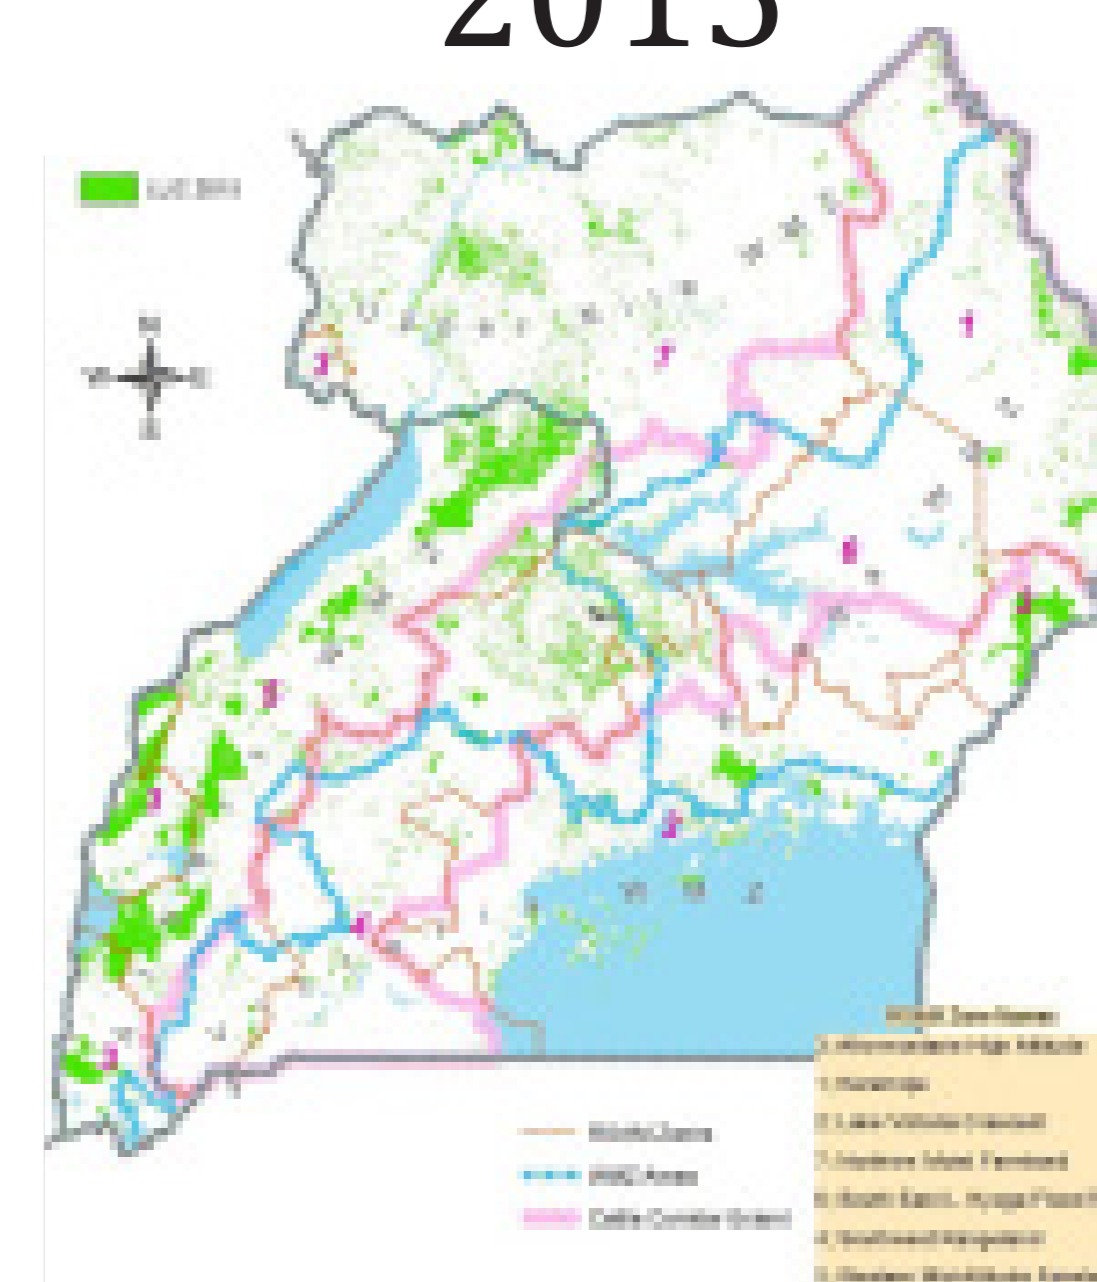

# Forest Cover change in Uganda

## From 24% in 1990 to 9% in 2015

1990

2000

2005

2010

2015

Table showing forests cover change between 1990 and 2015

Natural Forest (Ha)	1990	2000	2005	2010	2015
<b>Total</b>	4,880,483	4,018,466	3,573,591	2,292,838	1,829,778
<b>On private land</b>	3,319,090	2,546,778	2,177,331	1,046,306	660,986
<b>In protected areas</b>	1,531,394	1,449,688	1,364,260	1,189,532	1,067,793
<b>%ge (natural forests on private land)</b>	68%	64%	61%	46%	38%
<b>%ge (natural forests in protected areas)</b>	32%	36%	39%	54%	62%