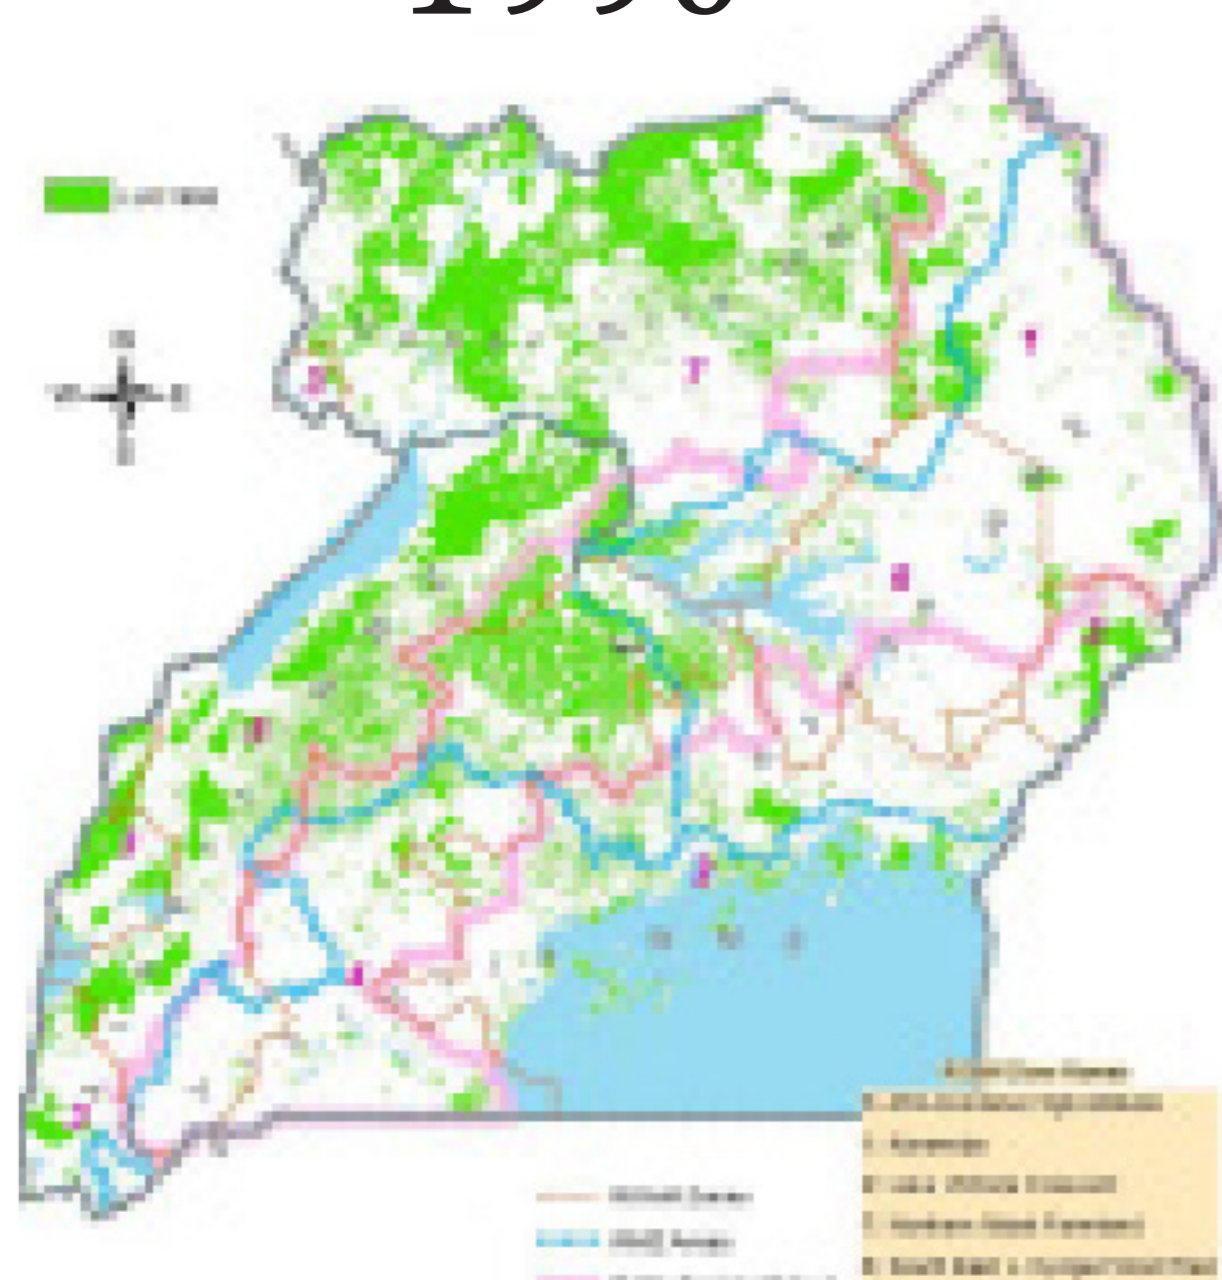

REPUBLIC OF UGANDA  
MINISTRY OF WATER AND ENVIRONMENT

# Forest Cover change in Uganda

## From 24% in 1990 to 9% in 2015

1990

2000

2005

2010

2015

Table showing forests cover change between 1990 and 2015

Natural Forest (Ha)	1990	2000	2005	2010	2015
<b>Total</b>	4,880,483	4,018,466	3,573,591	2,292,838	1,829,778
<b>On private land</b>	3,319,090	2,546,778	2,177,331	1,046,306	660,986
<b>In protected areas</b>	1,531,394	1,449,688	1,364,260	1,189,532	1,067,793
<b>%ge (natural forests on private land)</b>	68%	64%	61%	46%	38%
<b>%ge (natural forests in protected areas)</b>	32%	36%	39%	54%	62%