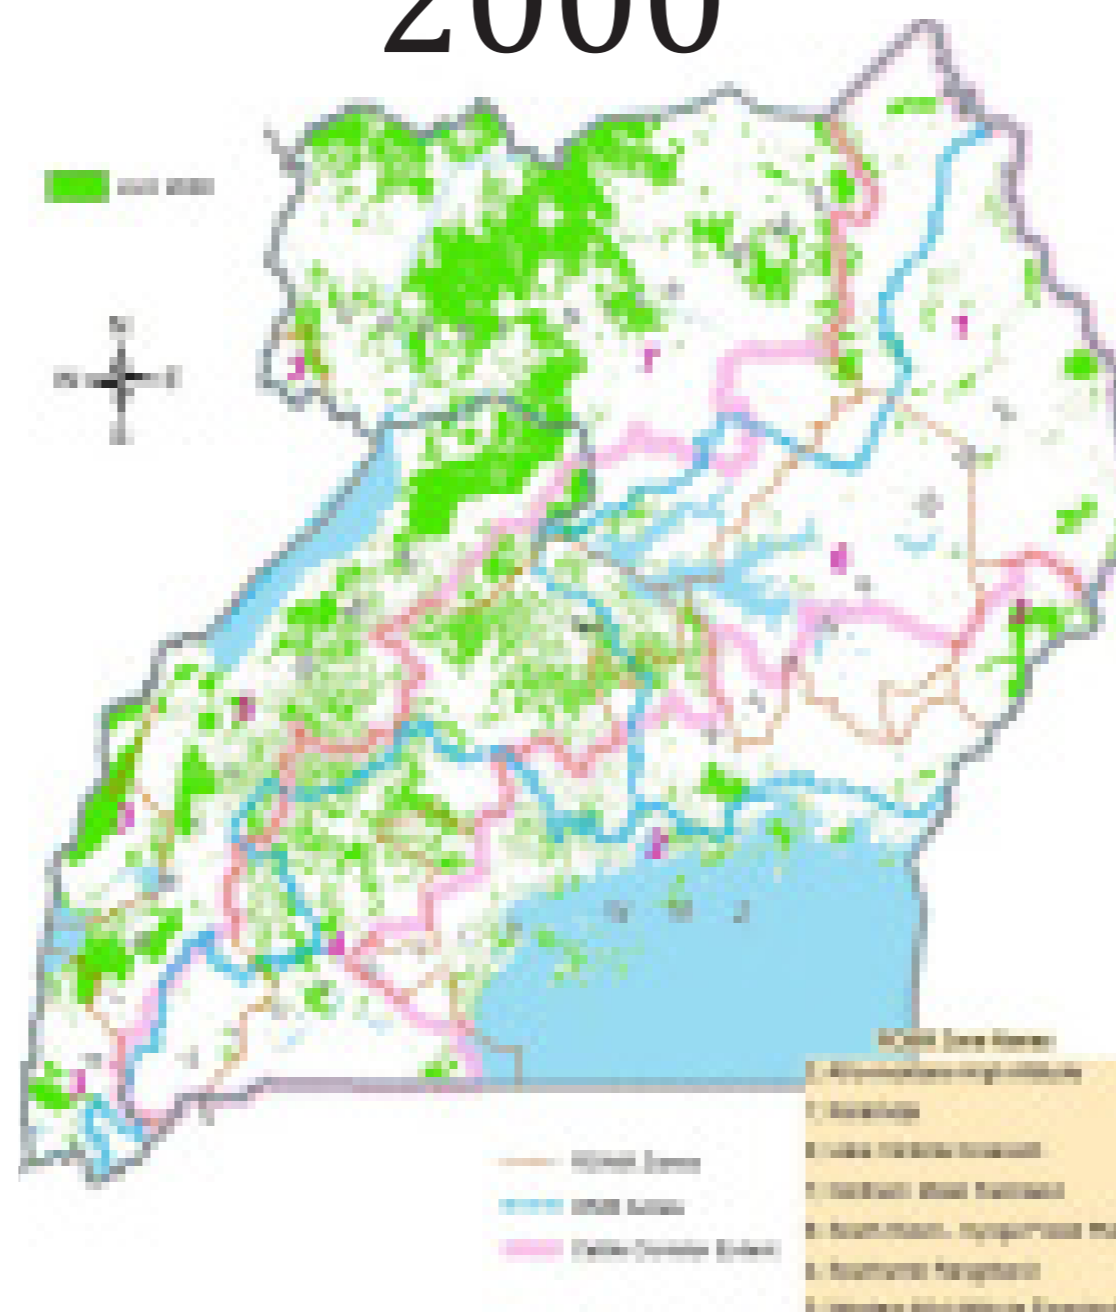

# Forest Cover change in Uganda

## From 24% in 1990 to 9% in 2015

1990

2000

2005

2010

2015

Table showing forests cover change between 1990 and 2015

Natural Forest (Ha)	1990	2000	2005	2010	2015
<b>Total</b>	4,880,483	4,018,466	3,573,591	2,292,838	1,829,778
<b>On private land</b>	3,319,090	2,546,778	2,177,331	1,046,306	660,986
<b>In protected areas</b>	1,531,394	1,449,688	1,364,260	1,189,532	1,067,793
<b>%ge (natural forests on private land)</b>	68%	64%	61%	46%	38%
<b>%ge (natural forests in protected areas)</b>	32%	36%	39%	54%	62%